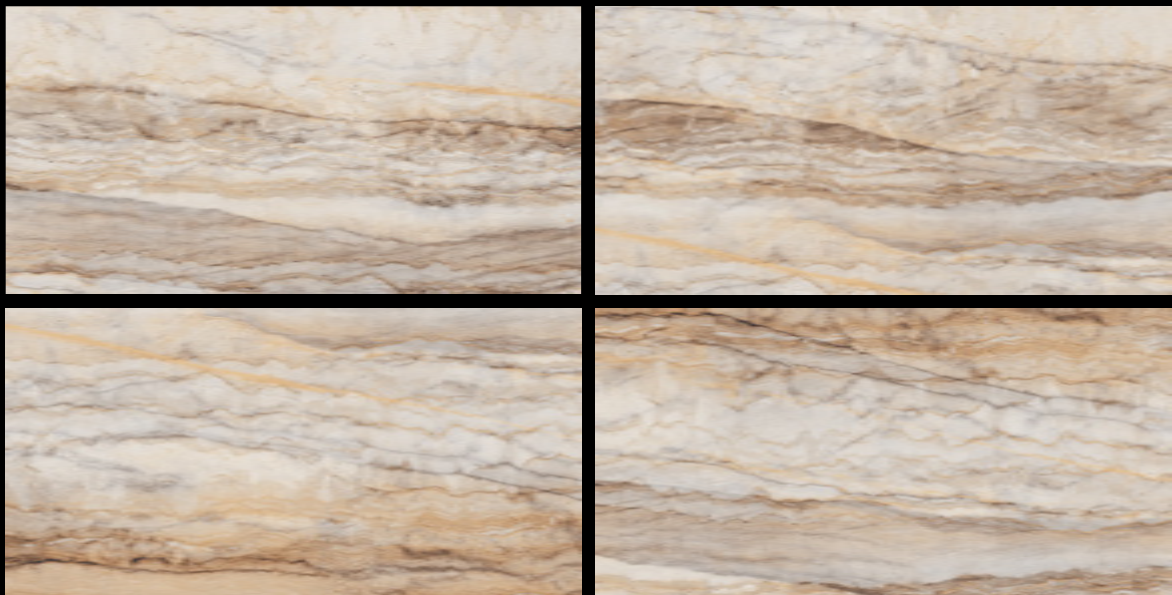

PULSE NATURAL

SIZE
600X1200 MM

FINISH
GLOSSY

RANDOM : 5