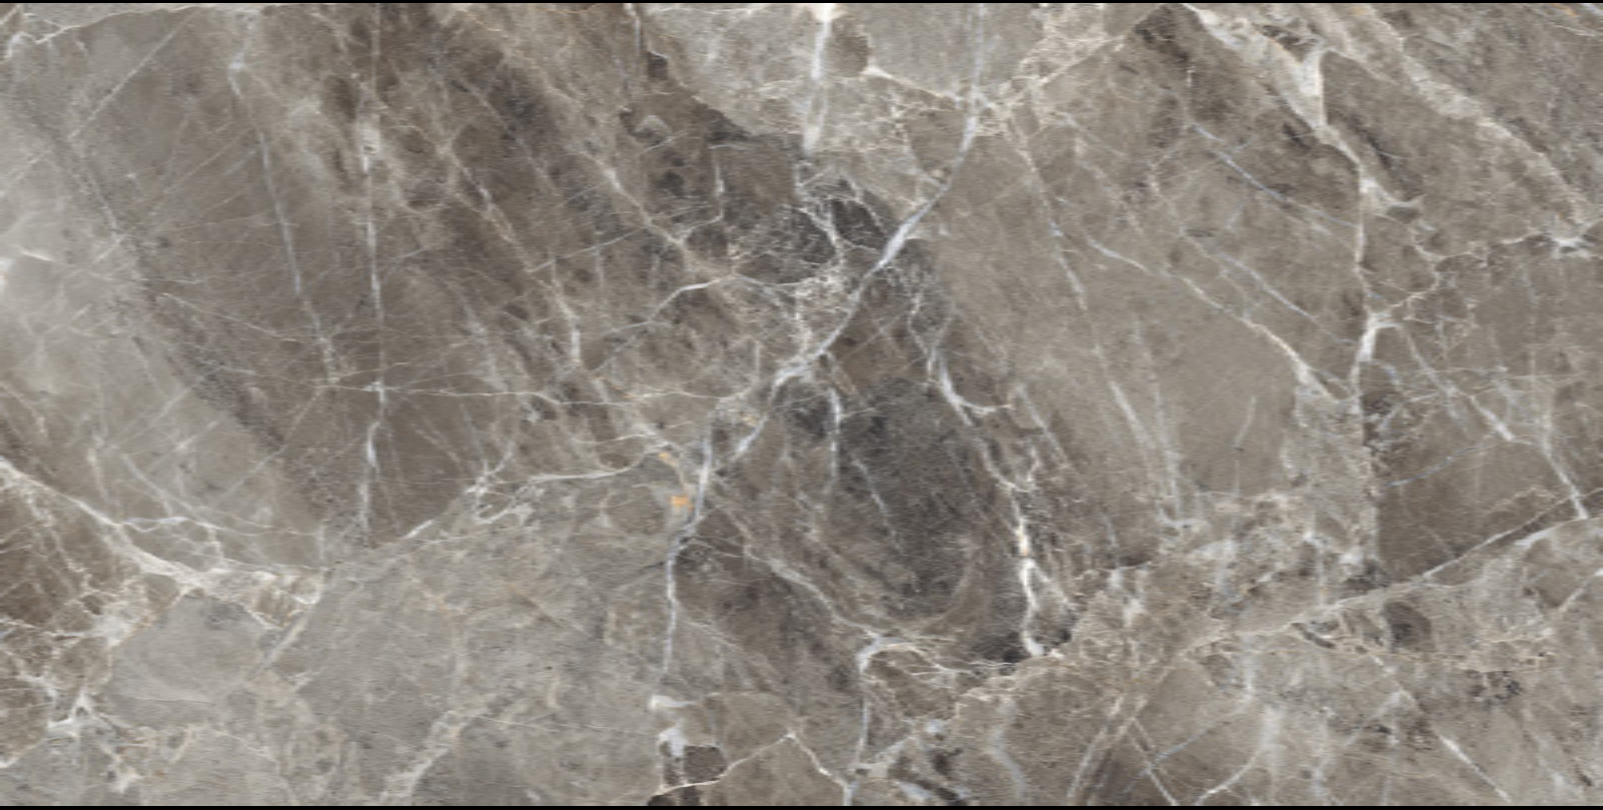

DARK SPIDER

SIZE
600X1200 MM

FINISH
GLOSSY

RANDOM : 5