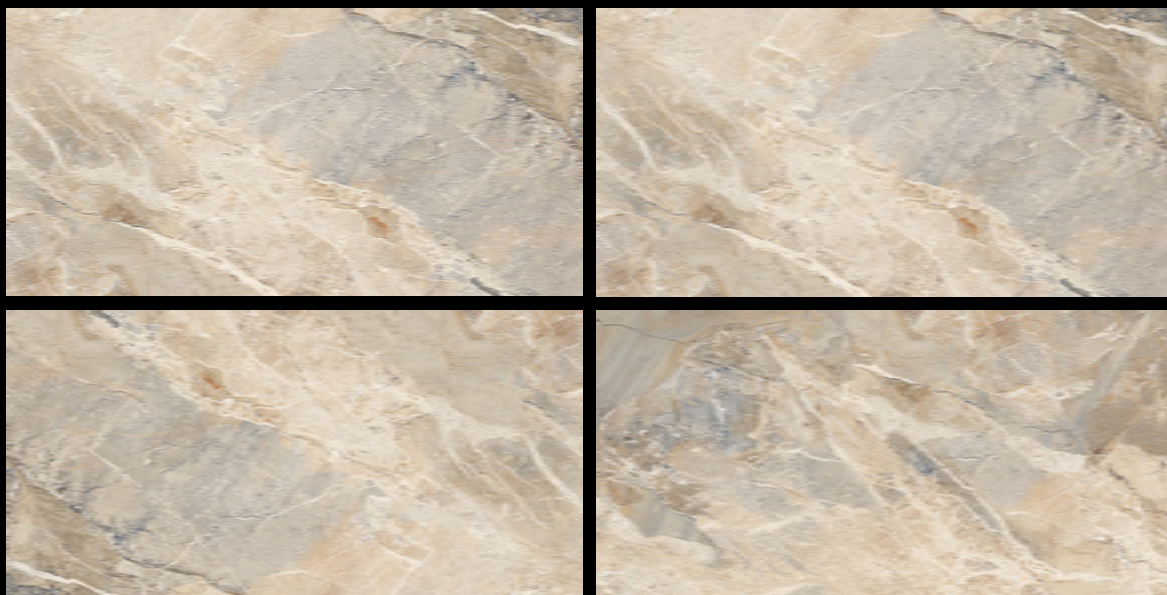

OCEAN BEIGE

SIZE
600X1200 MM

FINISH
GLOSSY

RANDOM : 5