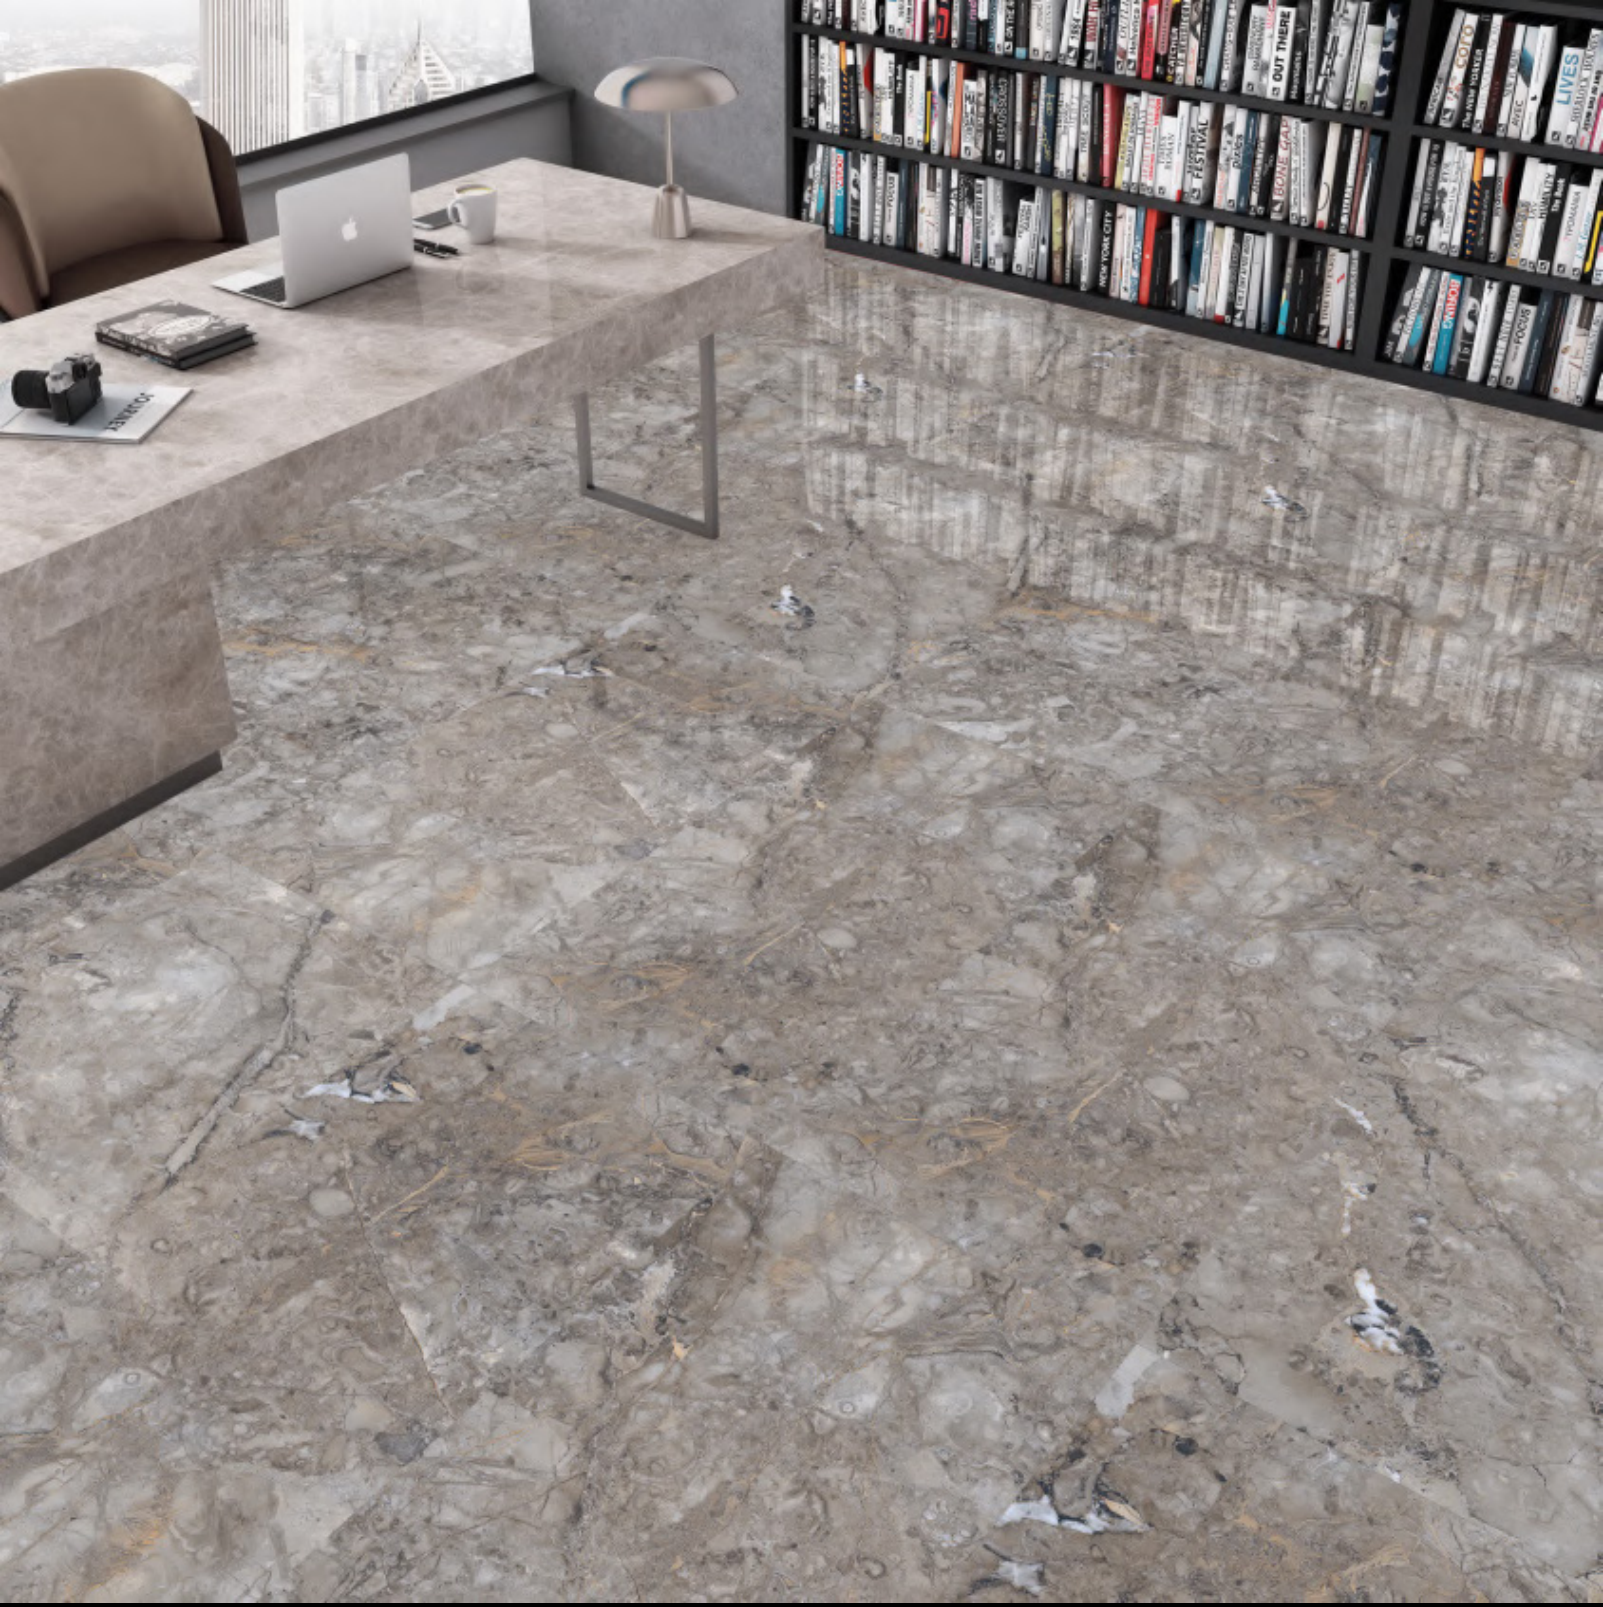

WILLIAM GREY

SIZE
600X1200 MM

FINISH
GLOSSY